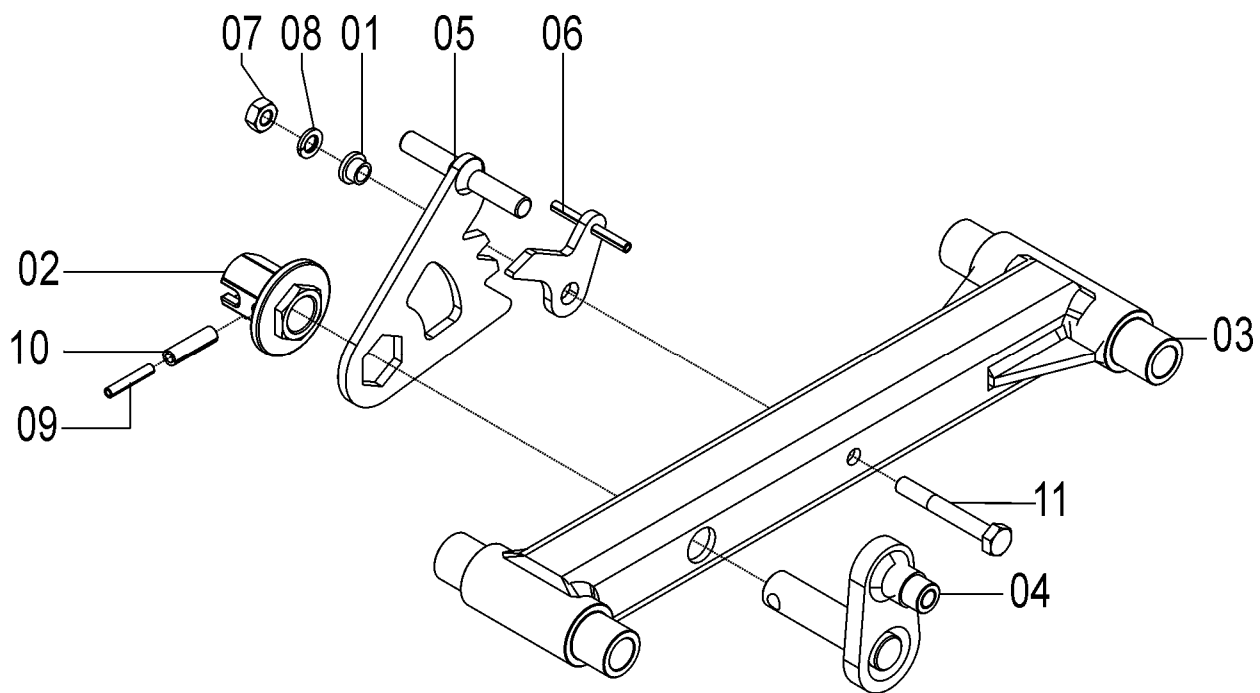

72455002 – CJ. PANTÓGRAFO DIR.

72455002 - CJ. PANTÓGRAFO DIR.

REF.	CÓDIGO	DENOMINAÇÃO	QT./CJ.
01	28020012	BUCHA	1
02	72450047	APOIO SEXTAVADO	1
03	72450400	CJ. TUBO PANTÓGRAFO INFERIOR.....	1
04	72451400	REGULAGEM MOLA	1
05	72451600	REGULADOR MOLA	1
06	72455007	GATILHO REGULADOR DE PRESSÃO	1
07	82050710	PORCA SEXTAVADA M10	1
08	83010110	ARRUELA PRESSÃO M10	1
09	92010635	PINO ELÁSTICO M6X35	1
10	92011035	PINO ELÁSTICO M10X35	1
11	818710075	PARAFUSO CAB. SEX. M10X75.....	1