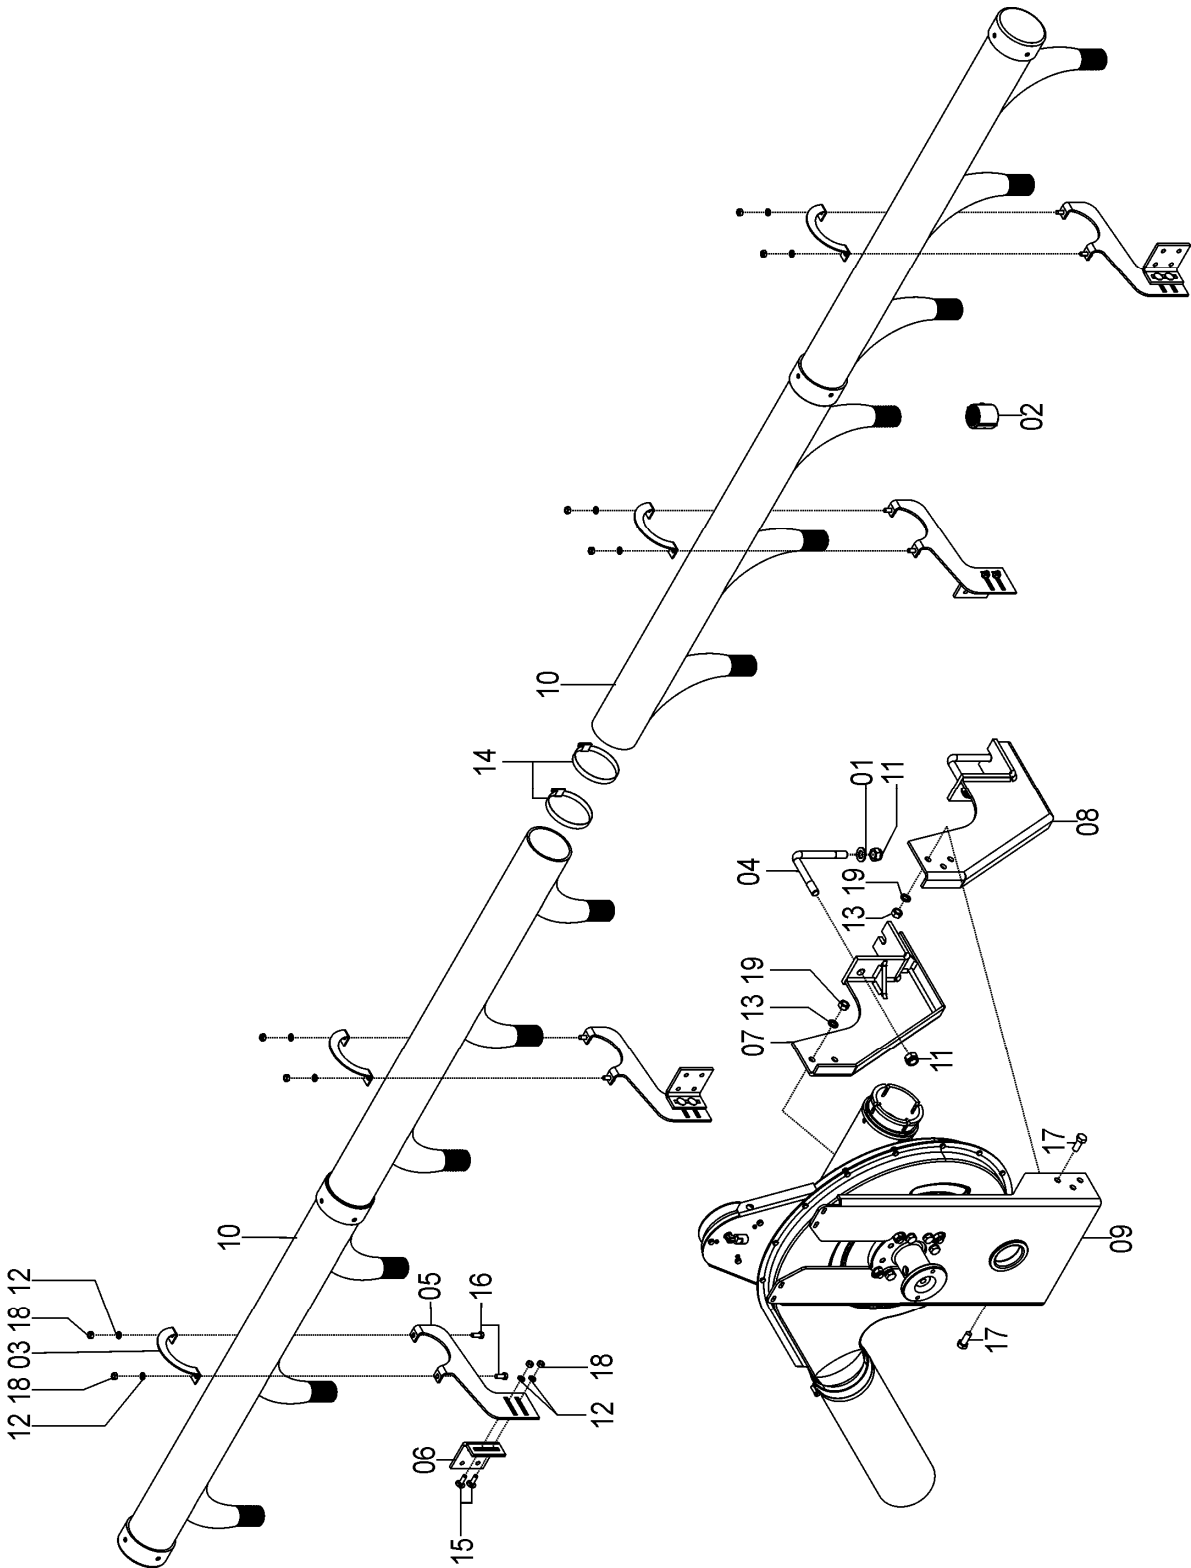

72796600 - C.J. TUBO COLETOR SOL TOWER 10 VACUUM SYSTEM

REF.	CÓDIGO	DENOMINAÇÃO	QT./CJ.
01	03160035	ARRUELA.....	2
02	28560047	TAMPÃO 1.1/2.....	1
03	58080022	PRESILHA TUBO COLETOR	4
04	72450025	ABRAÇADEIRA	4
05	72790011	SUPORTE COLETOR SOL VS.....	4
06	72790012	FIXADOR COLETOR	2
07	72790700	CJ. SUPORTE ESQ. SUGADOR AR SOL.....	1
08	72790800	CJ. SUPORTE DIR. SUGADOR AR SOL	1
09	72796001	CJ. SUGADOR DE AR SOL VS	1
10	72796601	CJ. TUBO COLETOR SOL 10 TOWER VS	2
11	82000616	PORCA AUTOTR. MB 16 DS.....	4
12	83010108	ARRUELA PRESSÃO M8	16
13	83010112	ARRUELA PRESSÃO M12	6
14	86051929	ABRAÇADEIRA SUPRENS 102-121	2
15	816808025	PARAFUSO CAB. CIL. P.Q. (FRANCÊS) M8X25 8.8	8
16	818808020	PARAFUSO CAB SEX M8X20 8.8.....	8
17	818812030	PARAFUSO CAB. SEX. M12X30 8.8.....	6
18	8205070808	PORCA SEXTAVADA DIN934 MA08-8	16
19	8205071208	PORCA SEXTAVADA DIN934 MA12-8	6

72796700 - CJ. TUBO COLETOR SOL TOWER 11 VACUUM SYSTEM